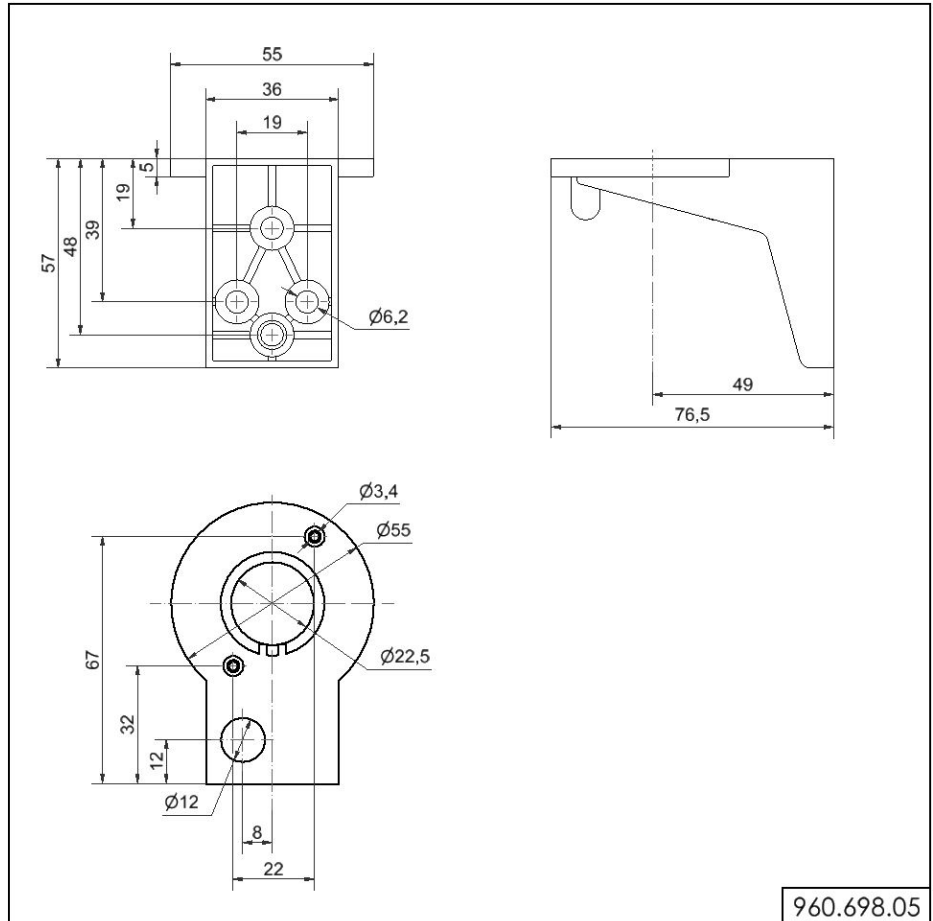

KOMPAKT 37 / Accessories

Fixing bracket BK

DRAWING

960.698.05

For additional installation and mounting information, refer to the appropriate user guide at www.werma.com. This printed copy is for information only and is subject to alteration.